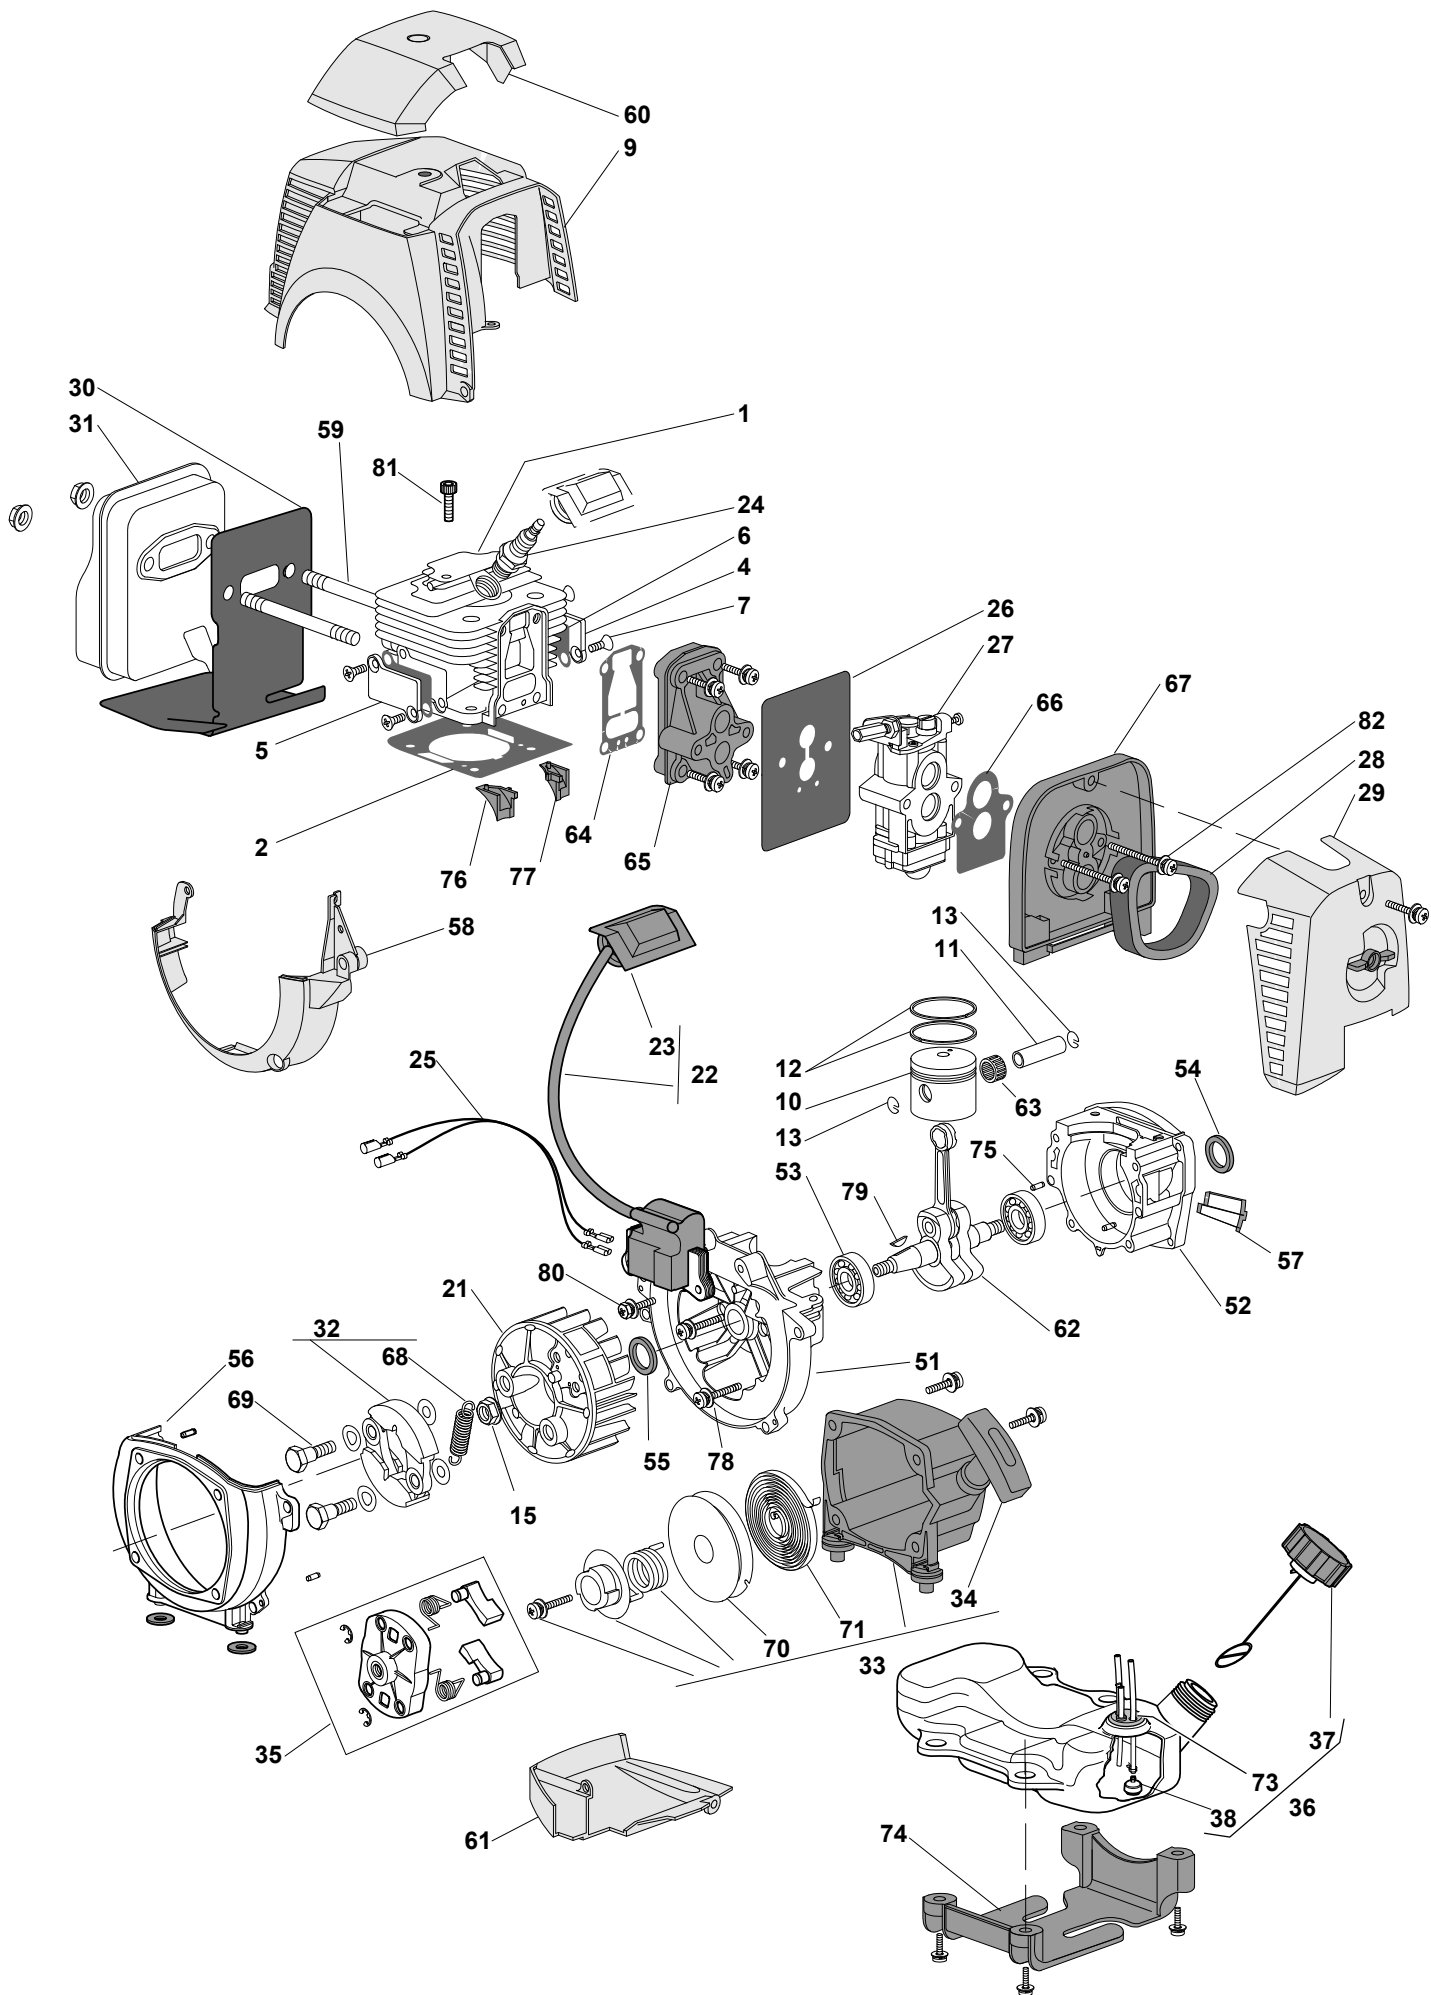

SB 43 S - Model Year 2010

Pos. Fig.	Antal Quantity	Art No Part No	Benämning	Description	Anmärkning Notes
1	1	123071012/0	Cylinder	Cylinder	
2	1	123280051/0	Cylinderkåpa	Cylinder Gasket	
4	1	123109547/0	Kåpa	Cover	
5	1	123109548/0	Kåpa	Cover	
6	2	123280035/0	Tätningring	Gasket	
7	4	123878054/0	Skruv	Screw	
9	1	323106021/0	Motorlucka	Yellow Cylinder Cover	
10	1	123590006/0	Kolv	Piston	
11	1	123760003/0	Kolvbult	Piston Pin	
12	2	123204008/0	Kolvring	Piston Ring	
13	2	123202004/0	Låsring	Washer, Piston Pin	
15	1	123120005/0	Mutter	Nut	
21	1	123880007/0	Svånghjul	Flywheel	
22	1	123044013/0	Elektronikspole	Electronic Coil	
23	1	323053003/0	Tändstiftshatt	Spark Plug Cover	
24	1	3210024	Tändstift	Spark Plug	
25	1	183065029/0	Jordkabel	Earth Cable	
26	1	123280054/0	Packning	Intake-Carb Gasket	
27	1	123054031/0	Förgasare	Carburettor	
28	1	123220009/0	Luftfilter	Air Filter	
29	1	183090011/0	Luftfilterkåpa	Filter Cover, Yellow	
30	1	123280049/0	Packning	Gasket	
31	1	183740015/0	Ljuddämpare	Muffler	
32	1	183215006/0	Koppling	Clutch Ass.Y	
33	1	183058036/0	Start kpl	Starter Ass.Y	
34	1	123300007/0	Starthandtag	Starter Handle	
35	1	123082004/0	Startkopp	Starter Cup Ass.Y	
36	1	183733007/0	Bränsletank	Fuel Tank Ass.Y	
37	1	183790008/0	Tanklock	Fuel Cap Ass.Y	
38	1	183520004/0	Bränslefilter	Intake Filter	
51	1	123685009/0	Vevhus	Crank Case	
52	1	123685008/0	Vevhus	Crank Case	
53	2	114215217/0	Kullager	Bearing	
54	1	119035160/0	Tätningring	Seal Ring	
55	1	119035161/0	Tätningring	Seal Ring	
56	1	123208411/0	Transm.stödhus	Transm.Support Case	
57	1	123109561/0	Kåpa	Cover	
58	1	323109545/0	Kåpa	Case, Yellow	
59	2	123878062/0	Stud Skruv	Double-Screw Bolt	
60	1	323109546/0	Tändstiftshatt	Yellow Cover, Spark Plug	
61	1	323600058/0	Skydd	Lower Guard, Yellow	
62	1	123020028/0	Vevaxel	Crankshaft	
63	1	123235005/0	Nållager	Needle Bearing	
64	1	123280053/0	Packning	Intake Manif-Gasket	
65	1	123073511/0	Insugningsrör	Intake Manifold	
66	1	123280055/0	Tätningring	Gasket	
67	1	123040001/0	Luftfilterhus	Air Cleaner Base	
68	1	123430587/0	Fjäder	Spring	
69	2	123878060/0	Skruv	Screw	
70	1	123604009/0	Linhjul	Starter Pulley	
71	1	123430590/0	Startfjäder	Spring	
73	1	123275022/0	Gummitätning	Grommet Ass.Y	
74	1	123784007/0	Skydd	Guard	
75	2	123753002/0	Sprint	Pin	
76	1	123294004/0	Guide	Guide	
77	1	123294005/0	Guide	Guide	
78	4	123878068/0	Skruv	Screw	
79	1	123072003/0	Vevaxel	Flywheel Key	
80	2	123878064/0	Skruv	Screw