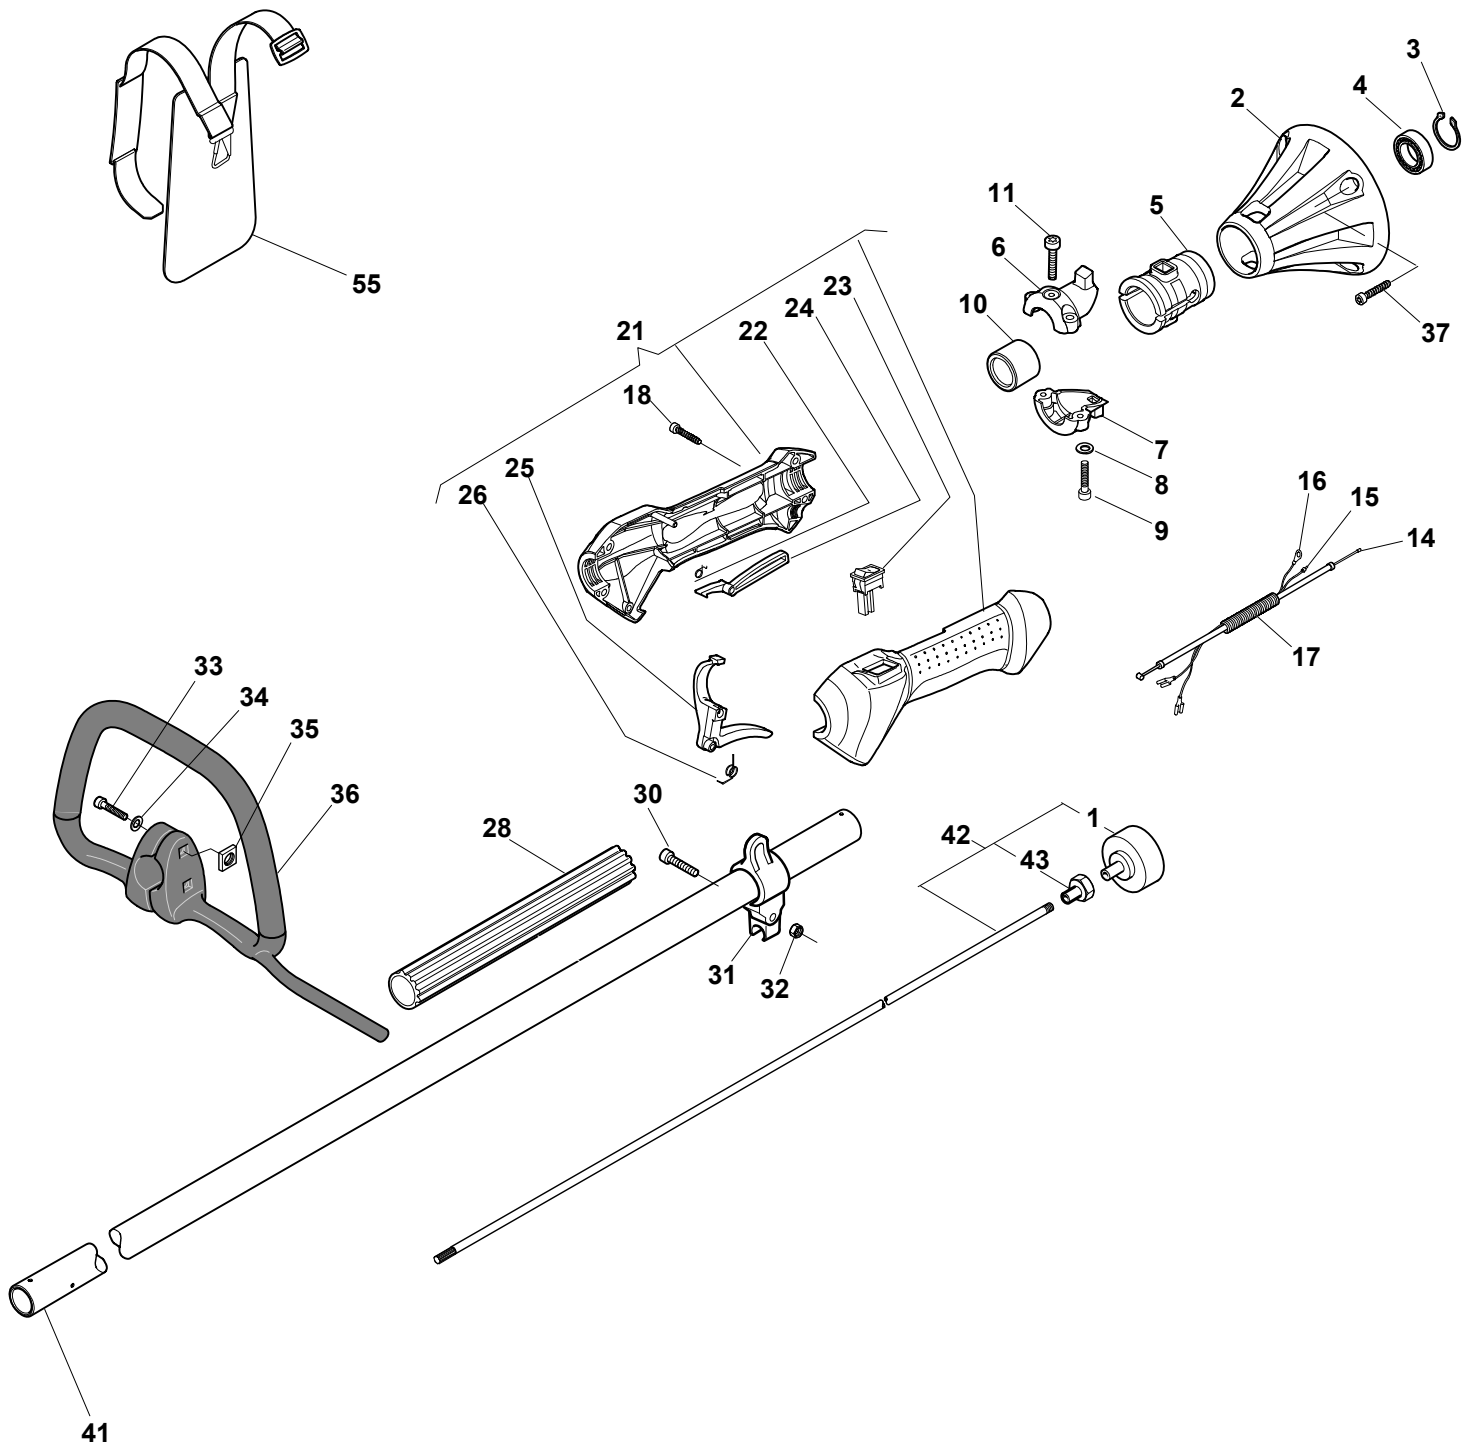

SB 43 S - Model Year 2010

Pos. Fig.	Antal Quantity	Art No Part No	Benämning	Description	Anmärkning Notes
1	1	4121861/1	Kopplingshjul	Clutch	
2	1	323782007/0	Transmissionsstöd	Support Trasm.Assy	
3	1	3353080	Låsring	Seeger Ring	
4	1	3112170	Kullager	Bearing	
5	1	323275018/0	Gummihylsa	Grommet	
6	1	323720002/0	Stöd	Support	
7	1	323720003/0	Stöd	Support	
8	2	2370050	Bricka	Washer	
9	2	2135030	Skruv	Screw	
10	1	323044218/0	Bussning	Bushing	
11	1	2135010	Skruv	Screw	
14	1	123066016/0	Gaswire	Wire Ass.Y	
15	1	23065000/0	Kabel	Coil-Switch Cable	
16	1	23065014/0	Jordkabel	Earth Cable	
17	1	23290000/0	Kabelhölje	Wire Sheath	
18	4	123878055/0	Skruv	Screw	
21	1	383300020/0	Handtag kpl	Handle Ass.Y	
22	1	3654300	Fjäder	Spring	
23	1	3210970	Brytare	Stop Switch	
24	1	323315075/0	Säkerhetsspärr	Safety Lever	
25	1	323315074/0	Gasreglage	Throttle Lever	
26	1	3654270/1	Fjäder	Spring	
28	1	23170000/0	Värmeisolering	Spacer	
30	1	2135040	Skruv	Screw	
31	1	23780000/0	Fäste-sele	Harness Support	
32	1	2412030	Mutter	Nut	
33	2	2135050	Skruv	Screw	
34	2	2312090	Bricka	Washer	
35	2	2461030	Mutter	Nut	
36	1	23300001/0	Handtag-främre	Front Handle	
37	4	2132110	Skruv	Screw	
41	1	383869069/0	Drivaxelrör	Transmission Pipe Ass.Y	
42	1	4251400	Drivaxel kpl	Transmission Shaft	
43	1	3642191	Lagernav	Bearing Hub	
51	1	4253460	Sele	Harness