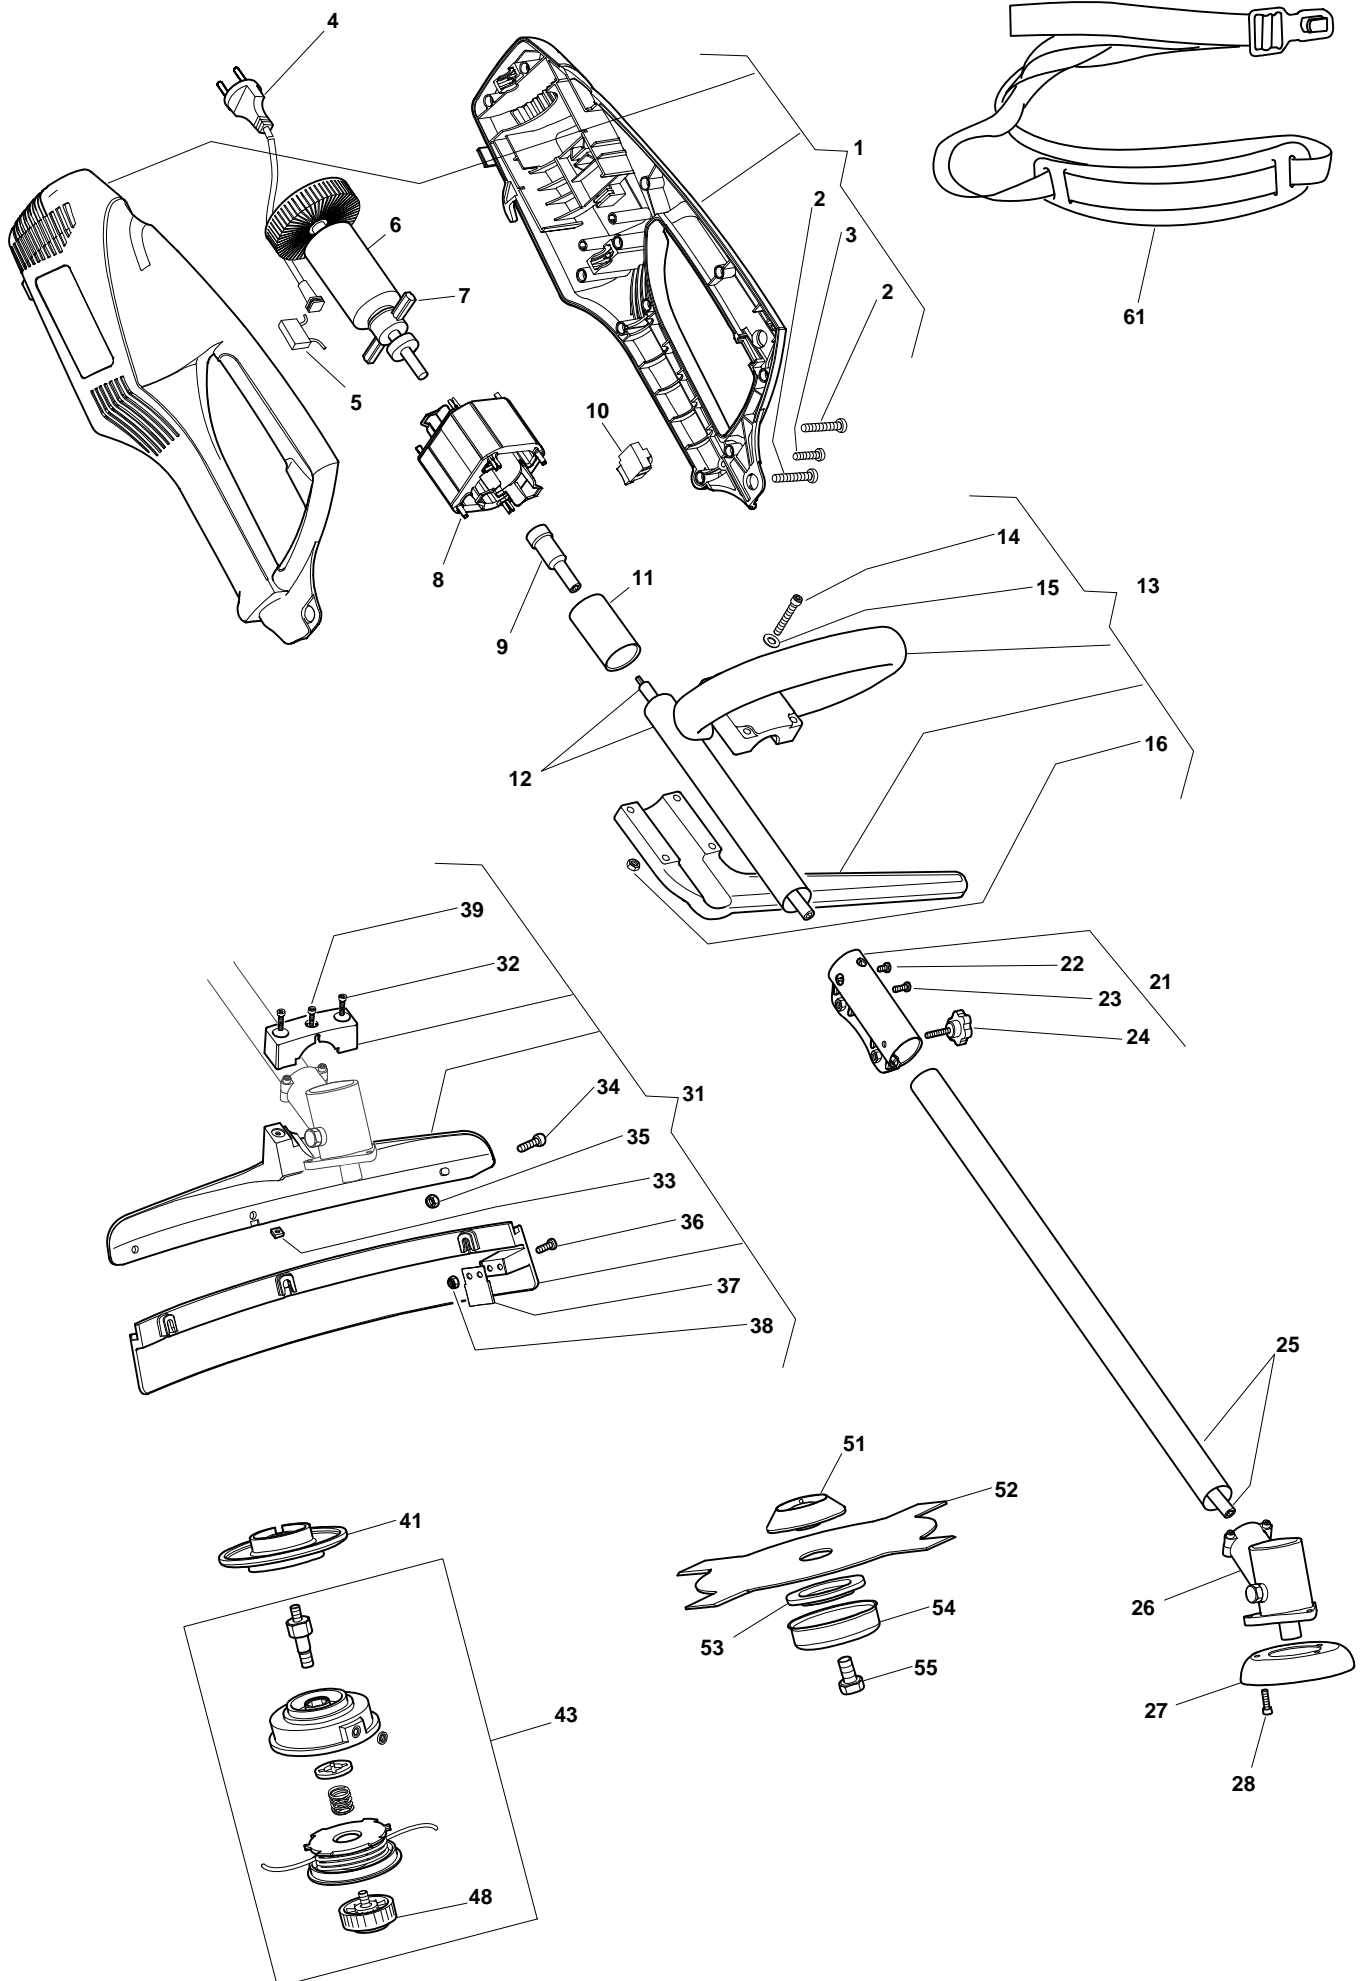

Decespugliatori

Decespugliatori

Pos. Fig.	Antal Quantity	Art No Part No	Benämning	Description	Anmärkning Notes
1	1	6985072	Handtag, vä+hö	Semi-Handgrips Yellow	
2	11	6985034	Skruv	Screw	
3	1	6985051	Skruv	Screw	
4	1	6985065	Anslutn.kabel m.kont.	Feed Line With Plug	
5	1	6985033	Kondensator	Capacitor	
6	1	6985067	Rotor	Armature	
7	2	6985074	Borste	Brushhold	
8	1	6985076	Stator	Field	
9	1	6985070	Axelanslutning	Connecting Head Assy	
10	1	6985071	Brytare	Switch	
11	1	6985064	Distans	Spacer	
12	1	6985080	Transm.rör + flexaxel	Assy Transm. Tube+Flex	
13	1	6985094	Handtag-främre	Front Handgrip Ass.	
14	4	6985055	Skruv	Screw	
15	4	6985056	Bricka	Washer	
16	4	6985029	Mutter	Nut	
21	1	6985093	Rörkoppling	Joint Chair Ass'Y	
22	1	6985060	Skruv	Screw	
23	1	6985061	Skruv	Screw	
24	1	6985059	Knopp	Knob	
25	1	6985081	Transm.axel + flexaxe	Assy Transm. Tube+Flex	
26	1	6985062	Snäckväxel kpl	Gear Case Assy	
27	1	6985042	Skydd	Guard	
28	2	6985049	Skruv	Screw	
31	1	6985091	Skyddskåpa	Safety Cover Ass.Y	
32	2	6985050	Skruv	Screw	
33	2	6985048	Mutter	Nut	
34	3	6985049	Skruv	Screw	
35	3	6985029	Mutter	Nut	
36	2	6985036	Skruv	Screw	
37	1	6985041	Kniv	Line Cutter	
38	2	6985038	Mutter	Nut	
39	1	6985049	Skruv	Screw	
41	1	6985046	Ringmutter-övre	Upper Ring Nut	
43	1	6985096	Skärhuvud kpl	Cutting Line Assy	
48	1	6985086	Knopp	Knob	
51	1	6985045	Fläns	Flange	
52	1	6985037	Röjklina	4 Teeth Disck	
53	1	6985044	Fläns	Flange	
54	1	6985043	Stabiliseringssskål	Stabilizer	
55	1	6985047	Skruv	Screw	
61	1	6985053	Sele	Harness