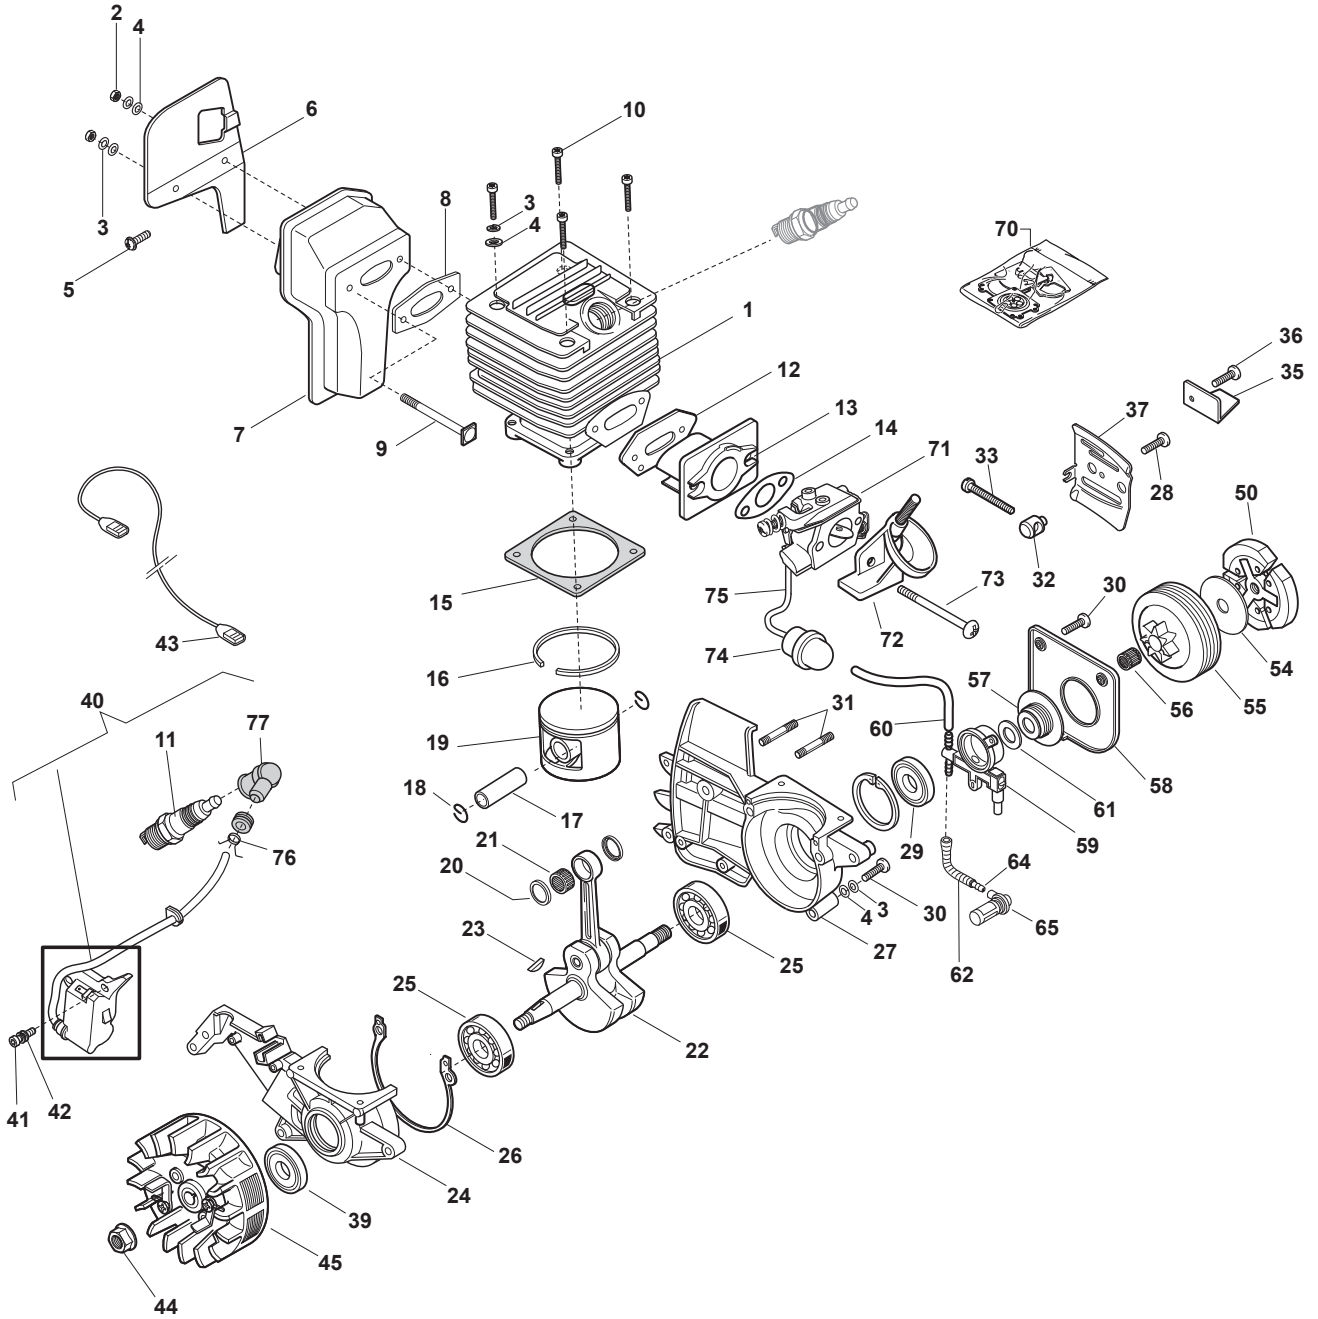

Reservdelskatalog Parts Catalogue

SP 37

228114002/15J - Season 2016

- Use GLOBAL GARDEN PRODUCT Genuine Spare Parts specified in the parts list for repair and/or replacement.
 - The contents described in the parts list may change due to improvement.
 - The drawings of the spare parts are only indicative and might not represent the part in question exactly.
 - The indications "right" - "left" - "front" - "rear" refer to the position of the operator when using the machine.
- When placing orders of parts for repair and/or replacement, make sure that the illustrated parts list is the one applying to the machine's year of manufacture, as shown on the identification plate attached to the machine.

Utgåva Issue 52 - 2015		Motor	Engine		
Pos. Fig.	Antal Q.ty	Art nr Part No	Benämning	Description	Anmärkning Notes
58	1	118800253/0	Lock	Oil Pump Cap	
59	1	118550607/0	Oljepump	Oil Pump Assy	
60	1	118800254/0	Oljerör	Tube	
61	1	118550608/0	Bricka	Washer	
62	1	118800255/0	Oljerör	Pickup Oil	
64	1	118800256/0	Oljerör	Connection	
65	1	118550609/0	Oljefilter kpl	Oil Filter Ass.Y	
70	1	8724091	Packning-Membransats	Diaphragm Gasket Set	
71	1	118800210/0	Förgasare Kpl	Carburetor	
72	1	118800211/0	Luftintag	Intake Manifold	
73	2	118800212/0	Skruv	Screw	
74	1	118800203/0	Primer	Primer	
75	1	118800204/0	Rör	Pipe	
76	1	3657050	Fjäder	Spark Plug Spring Spring	
77	1	3748880	Tändstiftshatt	Spark plug cap Spark Plug Cover	
46	1	118802952/0	Nozzle	Ugello	