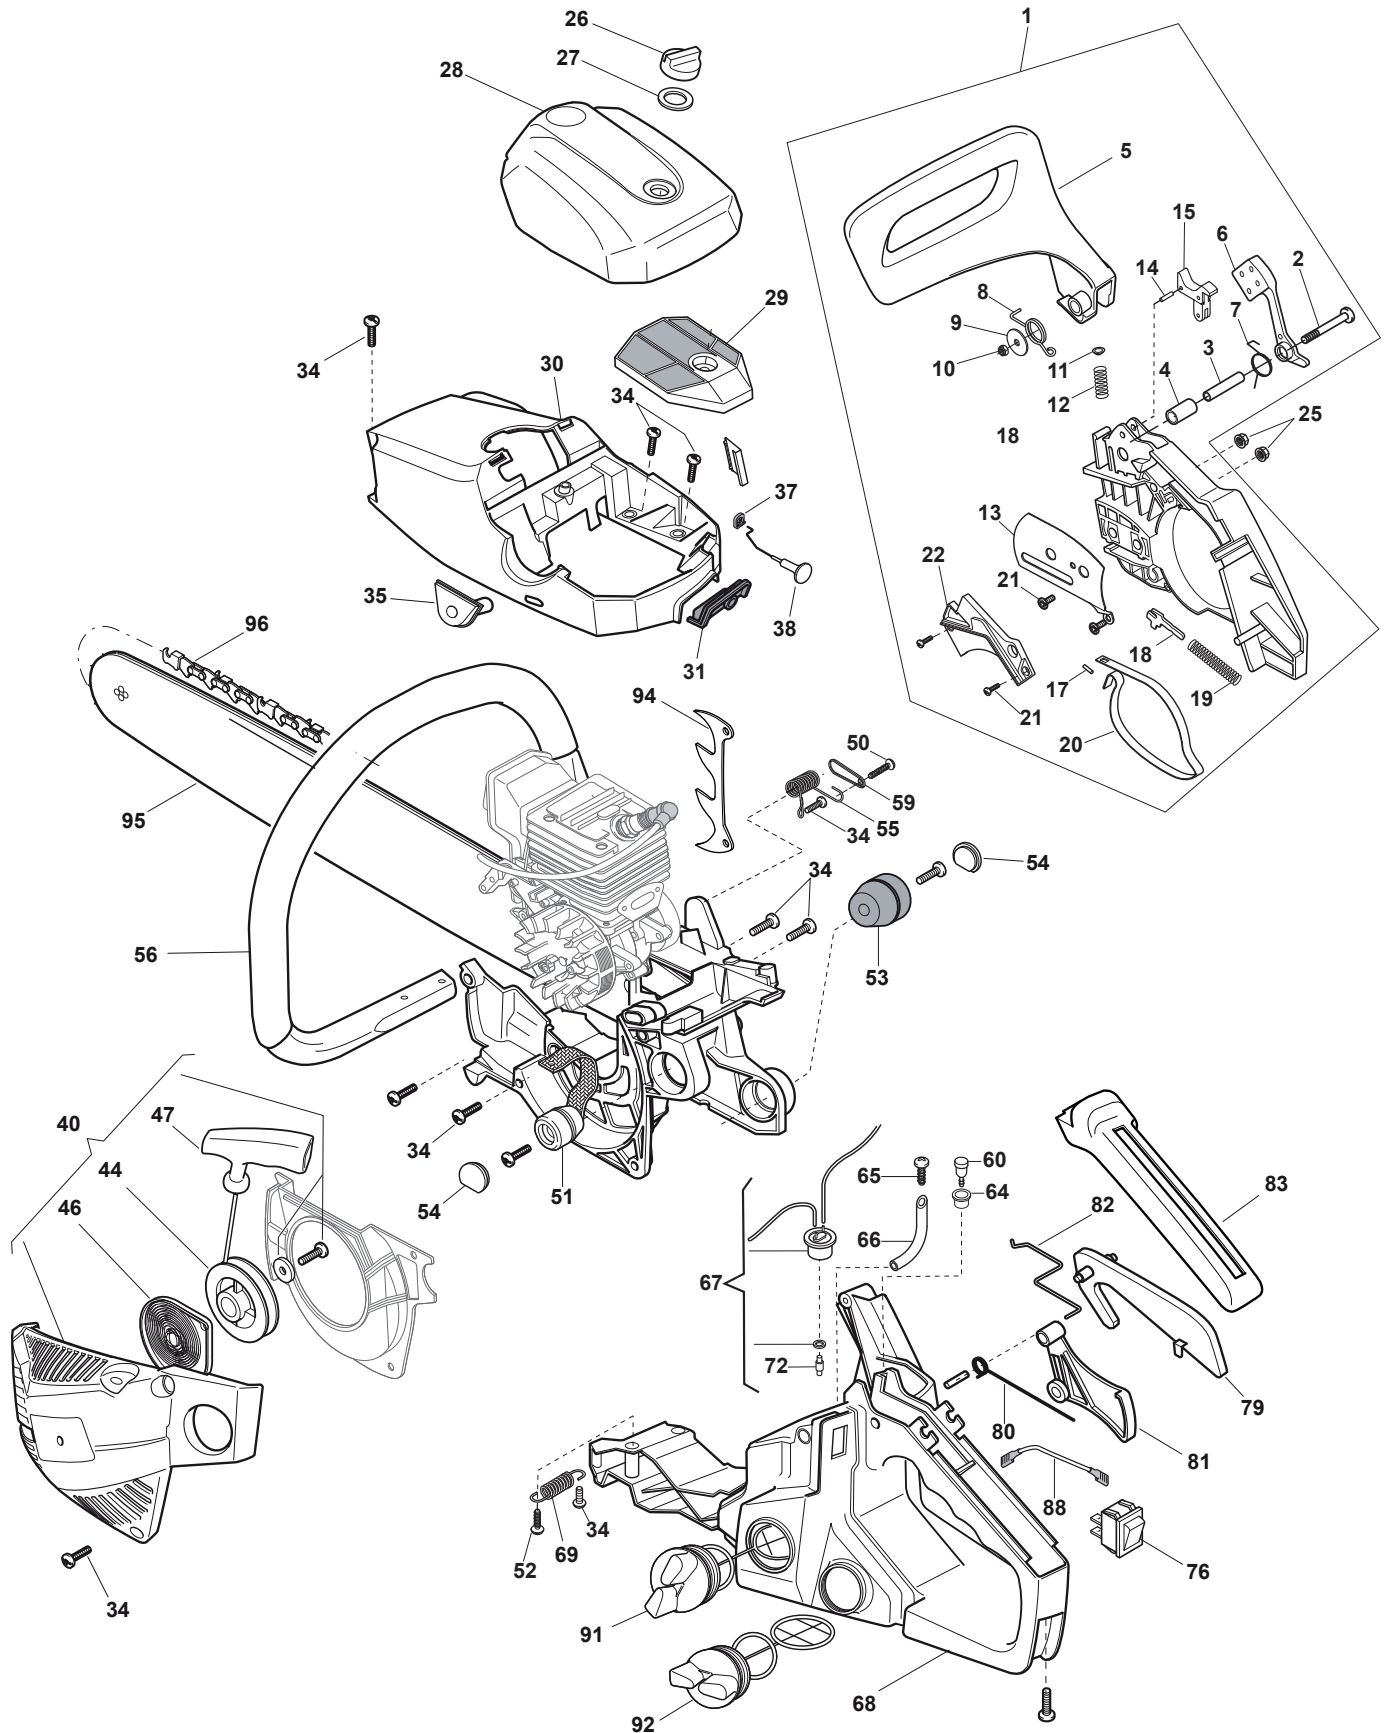

Utgåva Issue 52 - 2015		Kapa	Housing		
Pos. Fig.	Antal Q.ty	Art nr Part No	Benämning	Description	Anmärkning Notes
1	1	118800183/0	Kopplingshus kpl svart	Clutch Ho. W/Br. Assy Black	
2	1	123878017/0	Skruv	Screw	
3	1	123044213/0	Bussning	Bushing	
4	1	123044214/0	Bussning	Bushing	
5	1	118800184/0	Handskydd	Hand Guard	
6	1	118800748/0	Motvikt	Balance Weigth	
7	1	123430572/0	Fjäder	Spring	
8	1	118800747/0	Fjäder	Spring	
9	1	123657007/0	Bricka	Washer	
10	1	112154320/0	Mutter	Nut	
11	1	323670001/0	Plat	Plate	
12	1	118800745/0	Fjäder	Front Guard Spring	
13	1	118800257/0	Spännkapa	Bar Plate	
14	1	123753001/0	Spännstift	Pin	
15	1	383315051/0	Kedjebromsarm	Chain Brake Lever	
17	1	123753000/0	Stift	Needle	
18	1	323315067/0	Arm	Lever	
19	1	118800746/0	Bromsfjäder	Brake Spring	
20	1	118800185/0	Bromsband	Brake Band	
21	5	123878023/0	Skruv	Screw	
22	1	323109525/0	kapa, Broms Fjäder	Brake Spring Cover	
25	2	118800186/0	Mutter	Nut	
26	1	118800187/0	Mutter	Nut	
27	1	118800258/0	Mutter	Nut	
28	1	118800259/0	Luftfilterkapa-gul	Filter Cover Yellow	
29	1	118800188/0	Luftfilter	Air Filter	
30	1	118800261/0	Cylinderkapa, gul	Cylinder Cover Yellow	
31	1	118800742/0	Dammskydd	Grommet	
34	11	118800189/0	Skruv	Screw	
35	1	118800263/0	Genomföring	Grommet	
37	1	118800264/0	Genomföring	Grommet Air-Lever	
38	1	118800190/0	Chokereglage	Choke Lever	
40	1	118800191/0	Start kpl svart	Starter Assy Black	
44	1	118800192/0	Remskiva	Starter Pulley	
46	1	118800278/0	Startfjäder	Starter Spring	
47	1	118800193/0	Starthandtag	Starter Handle	
50	5	123878025/0	Skruv	Screw	
51	1	118800266/0	Vibrationsdämpare	Shock Absorber	
52	5	123878022/0	Skruv	Screw	
53	1	118800194/0	Stötdämpare	Shock Absorber	
54	2	118800195/0	Dammskydd	Cap	
55	1	118800196/0	Fjäder	Spring	
56	1	118800197/0	Handtag	Handle	
59	1	323208402/0	Plat	Plate	
60	1	118800198/0	Luftningsventil	Breather Valve Ass.Y	
64	1	118800744/0	Skydd	Grommet	
65	1	112728124/0	Skruv	Screw	
66	1	118800255/0	Oljerör	Pickup Oil	
67	1	118800214/0	Bränslefilter	Fuel Filter