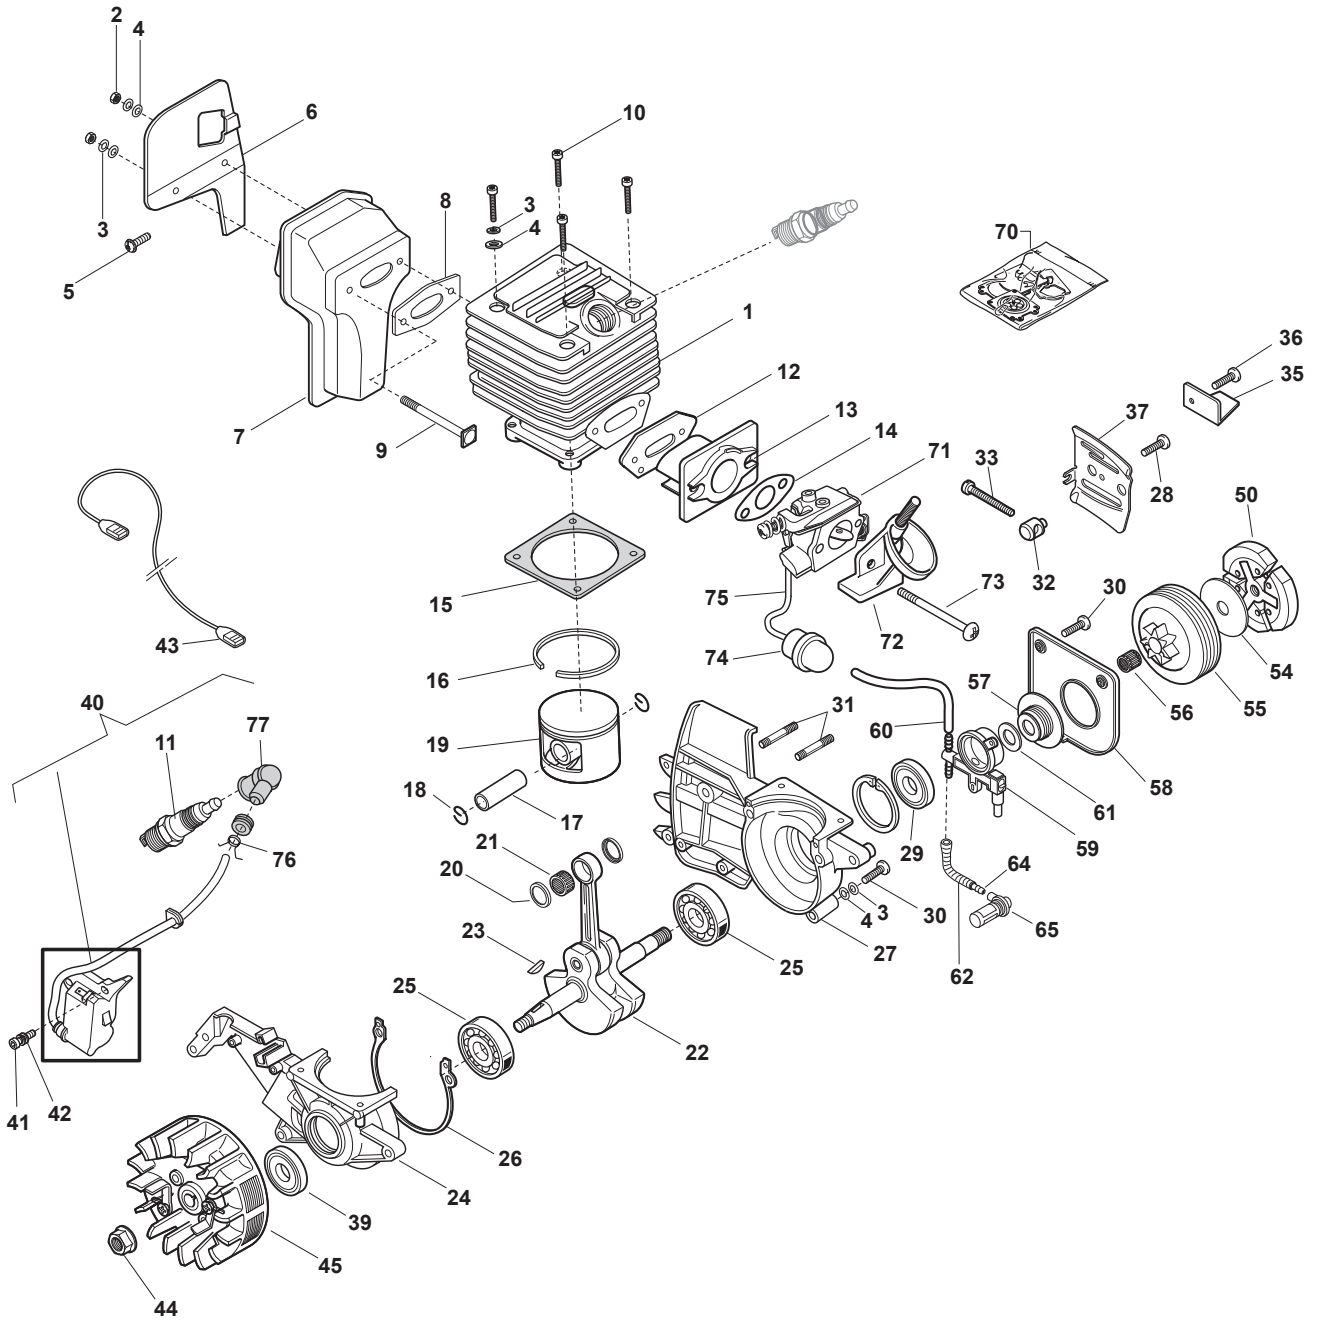

Utgåva Issue 52 - 2015		Motor	Engine		
Pos. Fig.	Antal Q.ty	Art nr Part No	Benämning	Description	Anmärkning Notes
40	1	118803925/0	Elektronikspole	Electronic Coil	Type A
1	1	118800242/0	Cylinder kpl	Cylinder Assy	
2	2	2432040	Mutter	Nut	
3	11	112581500/0	Lasbricka	Grower	
4	10	2312090	Bricka	Flat washer	
5	1	123878022/0	Skruv	Screw	
6	1	118800243/0	Deflektor	Cover Plate	
7	1	118550582/0	Ljuddämpare	Muffler	
8	1	118550583/0	Ljuddämparpackning	Muffler Gasket	
9	1	118550584/0	Skruv	Screw	
10	4	2135030	Skruv	Screw	
11	1	3210024	Tändstift (Rcj7Y)	Spark Plug	
12	1	118550585/0	Luftintagpackning	Intake Manifold Gasket	
13	1	118550586/0	Luftintagslang	Intake Manifold	
14	1	118550587/0	Förgasargackning	Carburettor Gasket	
15	1	118550588/0	Cylinderpackning	Cylinder Base Gasket	
16	1	118550589/0	Kolvring	Piston Ring	
17	1	118800244/0	Kolvspind	Piston Pin	
18	2	118550590/0	Bricka	Washer, Piston Pin	
19	1	118800245/0	Kolv	Piston	
20	2	118800246/0	Bricka	Bearing	
21	1	118550591/0	Nallager 10X14X11	Needle Bearing	
22	1	118800247/0	Vevaxel	Crankshaft	
23	1	123072005/0	Svänghjul	Flywheel Key	
24	1	118800248/0	Vevhus	Crank Case	
25	2	3112030	Kullager	Ball Bearing	
26	1	118800249/0	Vevhuspackning	Crankcase Gasket	
27	1	118800250/0	Vevhus	Crank Case	
28	1	123878020/0	Skruv	Screw	
29	1	118550592/0	Ventilationssläng 12X35X5.5	Seal Ring	
30	6	123878021/0	Skruv	Screw	
31	2	118550593/0	Skruv	Screw	
32	1	118550594/0	Kedjespännare	Chain Tightener Block	
33	1	118550595/0	Skruv	Screw	
35	1	118550597/0	Kedjeskydd	Chain Guard	
36	1	118800251/0	Skruv	Screw	
37	1	118550598/0	Platta	Bar Plate	
39	1	118550599/0	Ventilationssläng 12X22X7	Seal Ring	
40	1	118550600/0	Elektronikspole	Electronic Coil	Type B
41	6	123878021/0	Skruv	Screw	
42	2	2321050	Bricka	Washer	
43	1	118550601/0	Jordkabel	Earth Cable	
44	1	123120004/0	Mutter	Nut	
45	1	118550602/0	Svänghjul kpl	Flywheel Ass.Y	
50	1	118550603/0	Koppling kpl	Clutch Ass.Y	
54	1	118800252/0	Bricka	Sprocket Washer	
55	1	118550604/0	Kopplingstrumma	Clutch Drum Assy	
56	1	118550605/0	Nallager 10X13X13	Needle Bearing	
57	1	118550606/0	Snäckdrev	Worm